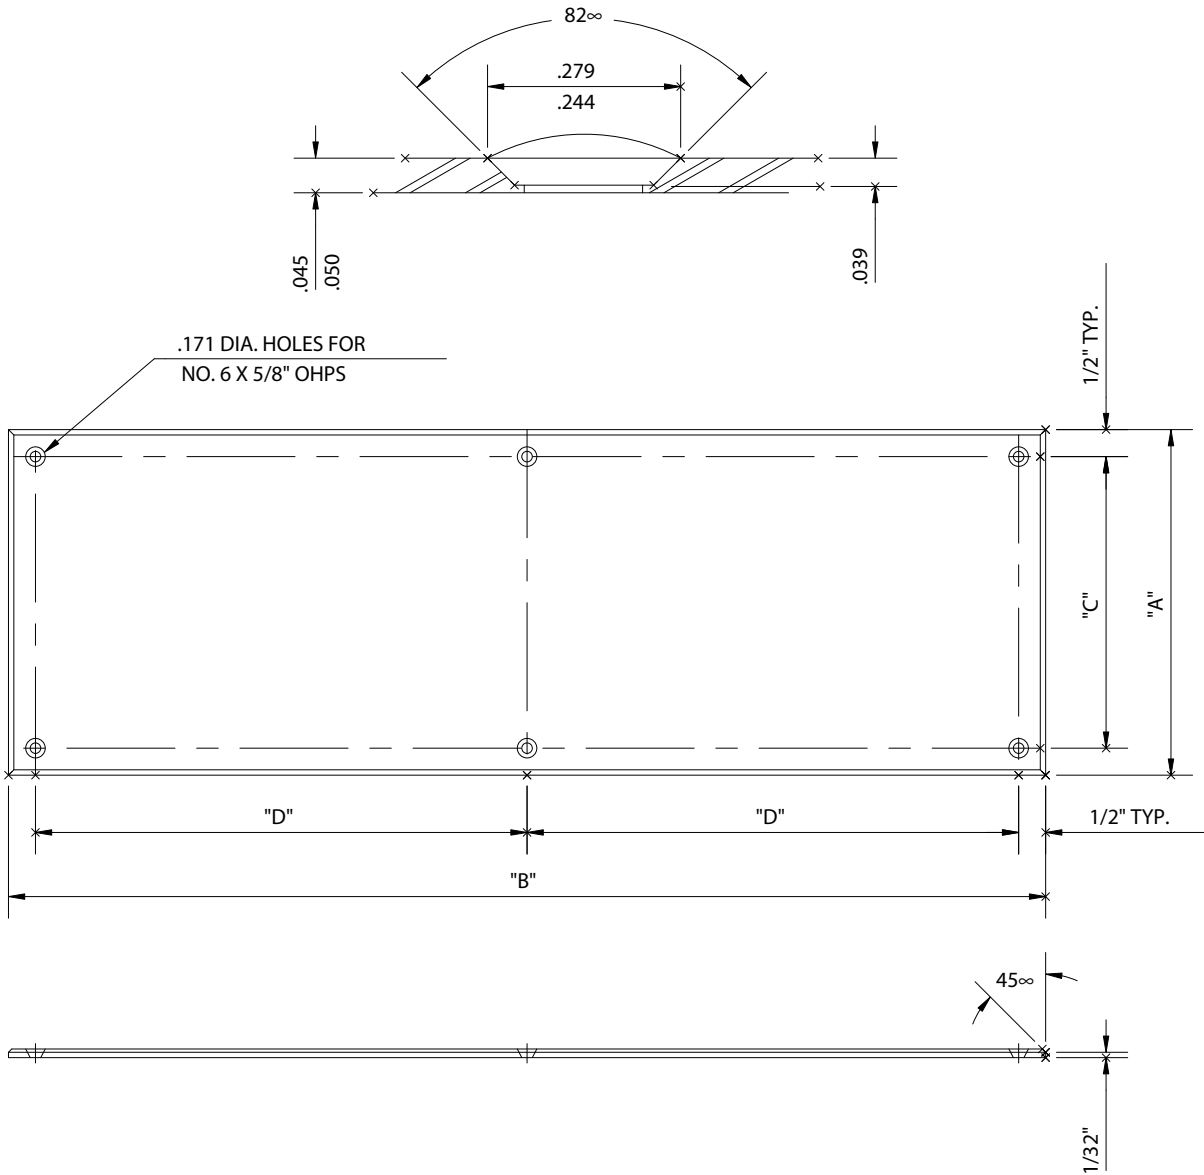

TEMPLATE

PLATE SIZE	"A"	"B"	"C"	"D"
3 X 12	3"	12"	2"	5 1/2"
3 1/2 X 15	3 1/2"	15"	2 1/2"	7"
4 X 16	4"	16"	3"	7 1/2"
6 X 16	6"	16"	5"	7 1/2"
8 X 16	8"	16"	7"	7 1/2"

DO NOT SCALE

HAGER HINGE CO.
139 Victor St.
St. Louis, MO 63104